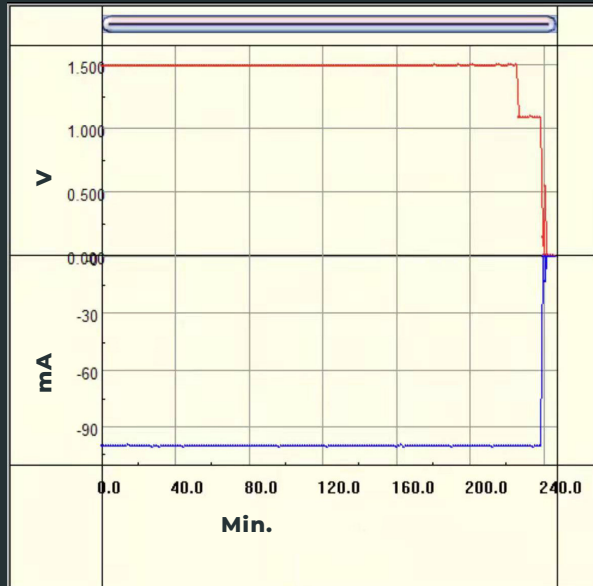

USB RECHARGEABLE BATTERIES

Available in AA or AAA

2 Battery Charging Cables

300 Recharge Cycles

2 Hour Recharge Time

Model No.	AA (1.5V)	AAA (1.5V)
Capacity (mWh)	1950mWh	600mWh
Capacity (mAh)	1300mAh	400mAh
Charging Time by Type C	2 Hours	2 Hours
Dimension	14x50mm	11x44mm
Rated Voltage	1.5V	1.5V
Charging Port	Type C	
Battery Type	Lithium Rechargeable Battery	
Charging Mode	Easy to Charge, Any Type C Port Compatible	
Charging Status	Red LED Blink	Red LED Blink
Fully Charged Status	Red Light Remains On	Blue Light Remains On
Recycling Life	≥300 Times	≥300 Times
Weight of 2 Batteries/Pack	70g	70g
Short Circuit Protection	√	√
Overcharge Protection	√	√
Overdischarge Protection	√	√